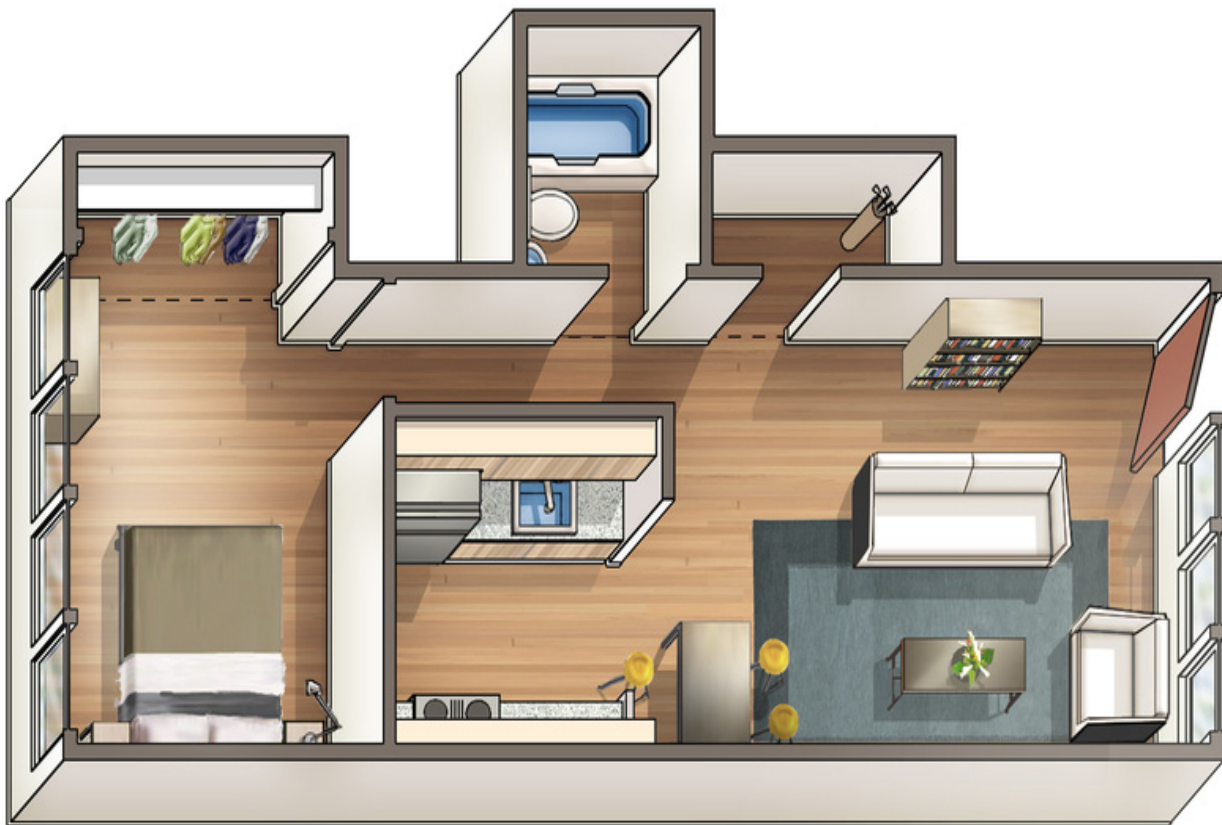

## MAILE: 1 BEDROOM, 1 BATH

**Waena Apartments**  
1320 Aala St | Honolulu, HI 96817

For more information, please contact the leasing office:  
Call: 866.987.9962 or email [waena@douglasemmett.com](mailto:waena@douglasemmett.com)