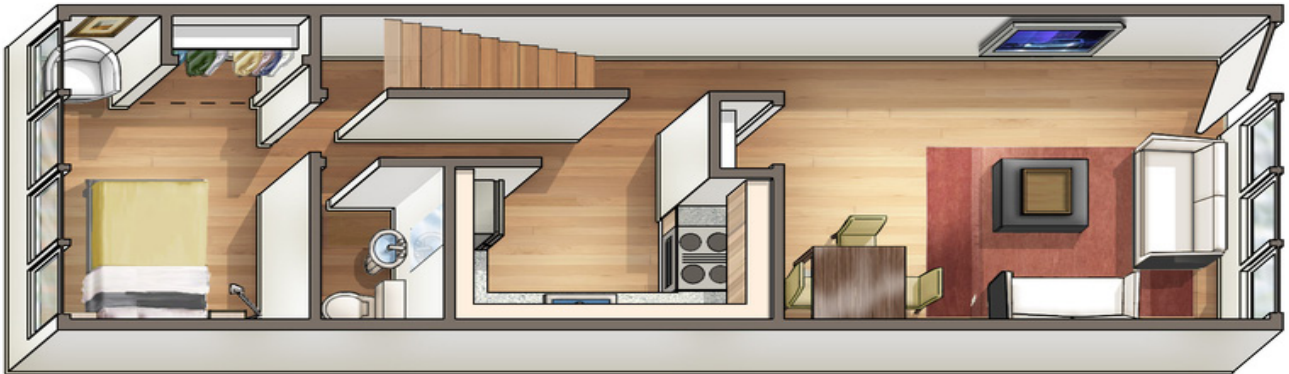

## LEILANI: 3 BEDROOM, 1.5 BATH

**Waena Apartments**  
1320 Aala St | Honolulu, HI 96817

For more information, please contact the leasing office:  
Call: 866.987.9962 or email [waena@douglasemmett.com](mailto:waena@douglasemmett.com)